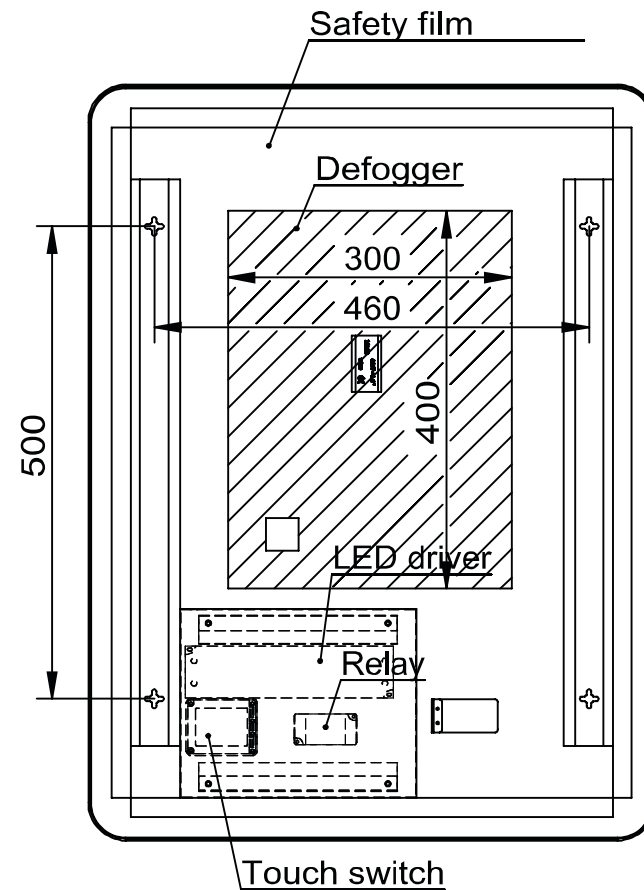

SPECTRAL ROUNDED AMBIENT MIRROR

800 H x 600 mm

Varenr. 80005

BR 8060 1750 S

CE IP44 220V
Black metal frame
5 mm copper free Mirror,
ambient lighting
LED temperature color 2700K - 6500K
Metal Box IP44 box
Safety film+defogger
ON/OFF touch sensor