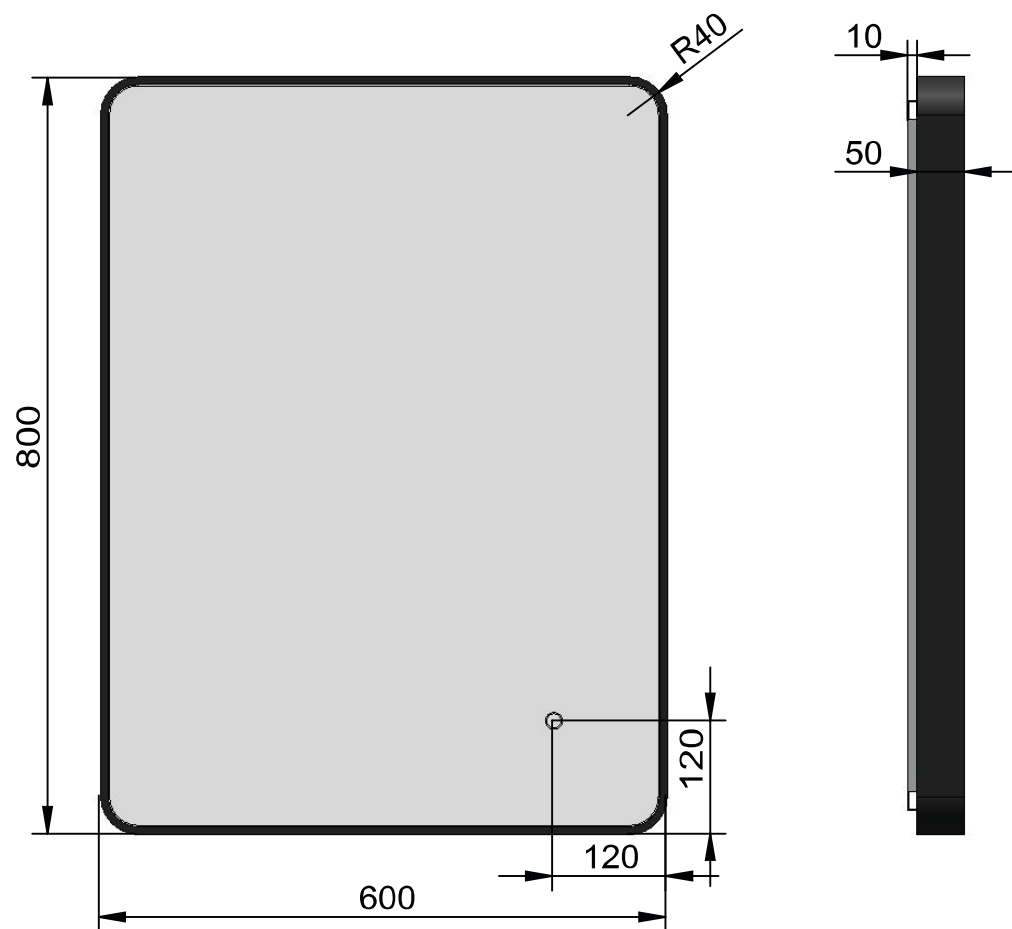

SPECTRAL ROUNDED AMBIENT MIRROR

800 H x 600 mm

Varenr. 80005

BR 8060 1750 S

CE IP44 220V
Black metal frame
5 mm copper free Mirror,
ambient lighting
LED temperature color 2700K - 6500K
Metal Box IP44 box
Safety film+defogger
ON/OFF touch sensor